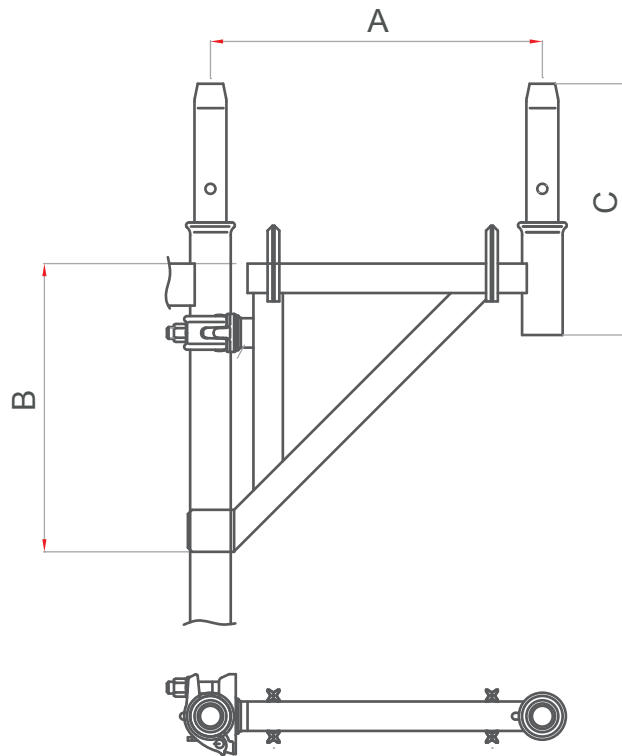

0.32 Internal console

Technical table

A	395	B	~343	C	300
Weight: 5,5 kg					